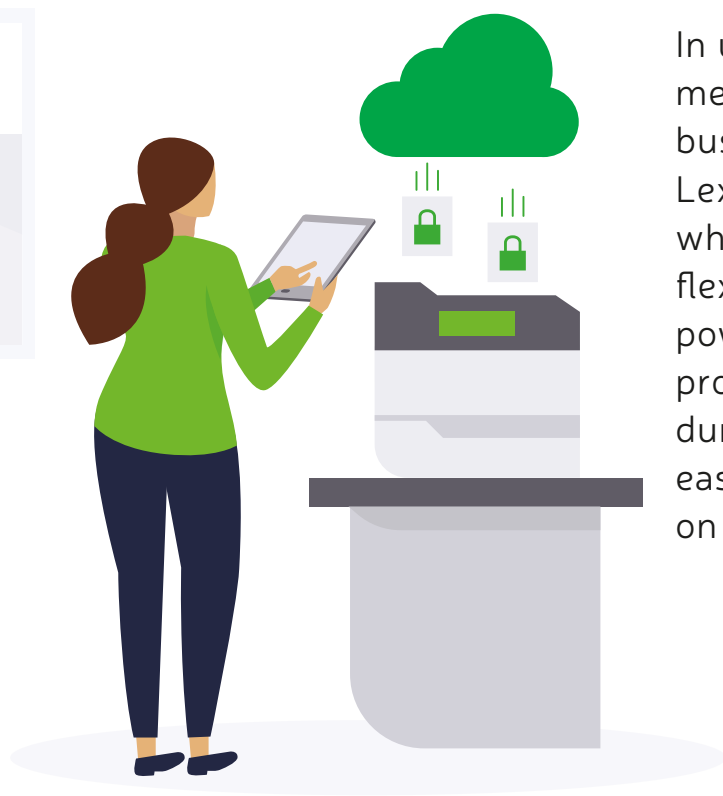

BUILT FOR PEACE OF MIND

Lexmark devices are easy to own, easy to set up and easy to use

In uncertain economic times, you want to keep meeting the changing print needs of your business, but you need to spend less doing it. Lexmark devices are designed to drive savings, while maximising safety, connection and flexibility for this new normal. They're also powered by advanced security features to protect your critical information. And with durable, reliable devices that are easy to own, easy to set up and easy to use, so you can focus on the future.

Find out how

Keeping you safely connected and at work...
no matter what "at work" means to you.

**solutions in
technology**
IT SERVICES • TELECOMS • COPIERS • CCTV

EQUIPPED TO HANDLE THE MODERN WORKPLACE

Increase your capabilities with Lexmark Cloud Services & Device-Based apps

Lexmark devices are designed to maximise safety, connection and flexibility for this new normal with efficient cloud-native solutions and device-based apps that are easy to install and easy to use. Streamline your business with Cloud connectors that enable you to print from or scan to the cloud and easy access to the apps you use on a daily basis. Lexmark can keep you safely connected, and help you get more done, more quickly in the ever changing business environment.